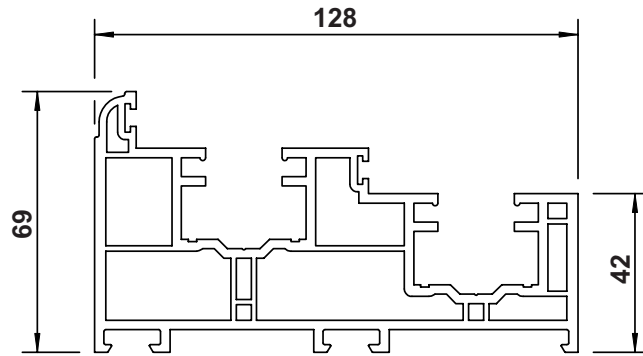

PRODUCT GUIDE

Main & Bead Profiles.

VS01 - Outer frame

VS02 - Cill

VS14 - Cill

VS03 - Top Sash

VS04 - Standard Sash

VS05 - Bottom Rail

VS06
Square Bead
24mm

VS07
Ovolo Bead
24mm