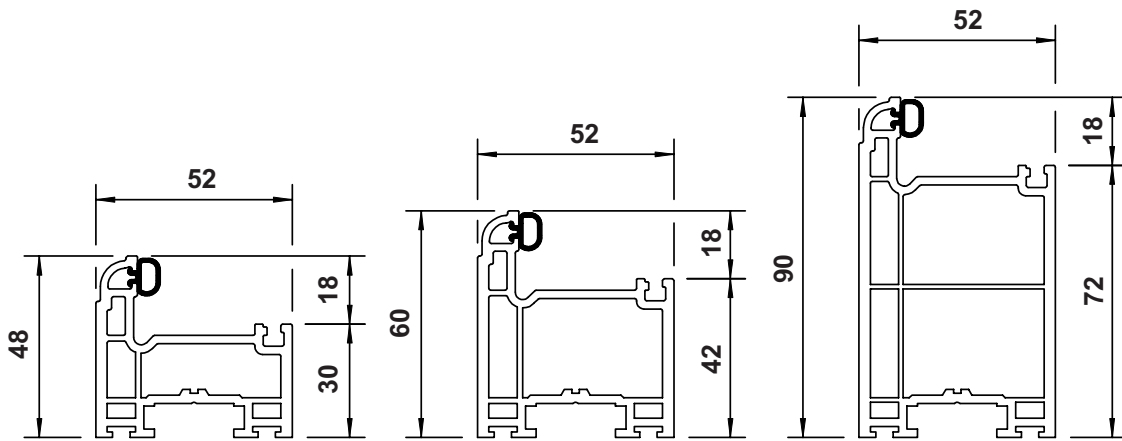

PRODUCT GUIDE

Main & Bead Profiles.

VS01 - Outer frame

VS02 - Cill

VS14 - Cill

VS03 - Top Sash

VS04 - Standard Sash

VS05 - Bottom Rail

VS06
Square Bead
24mm

VS07
Ovolo Bead
24mm