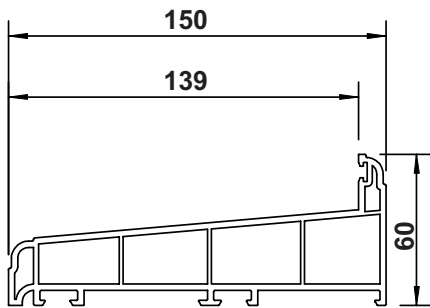

PRODUCT GUIDE

Main & Bead Profiles.

VS01 - Outer frame

VS02 - Cill

VS14 - Cill

VS03 - Top Sash

VS04 - Standard Sash

VS05 - Bottom Rail

VS06
Square Bead
24mm

VS07
Ovolo Bead
24mm