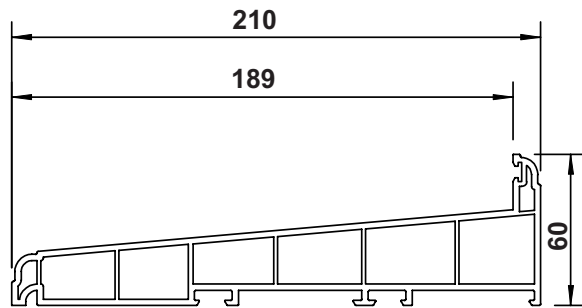

PRODUCT GUIDE

Main & Bead Profiles.

VS01 - Outer frame

VS02 - Cill

VS14 - Cill

VS03 - Top Sash

VS04 - Standard Sash

VS05 - Bottom Rail

VS06
Square Bead
24mm

VS07
Ovolo Bead
24mm