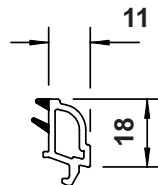

PRODUCT GUIDE

Main & Bead Profiles.

VS01 - Outer frame

VS02 - Cill

VS14 - Cill

VS03 - Top Sash

VS04 - Standard Sash

VS05 - Bottom Rail

VS06
Square Bead
24mm

VS07
Ovolo Bead
24mm