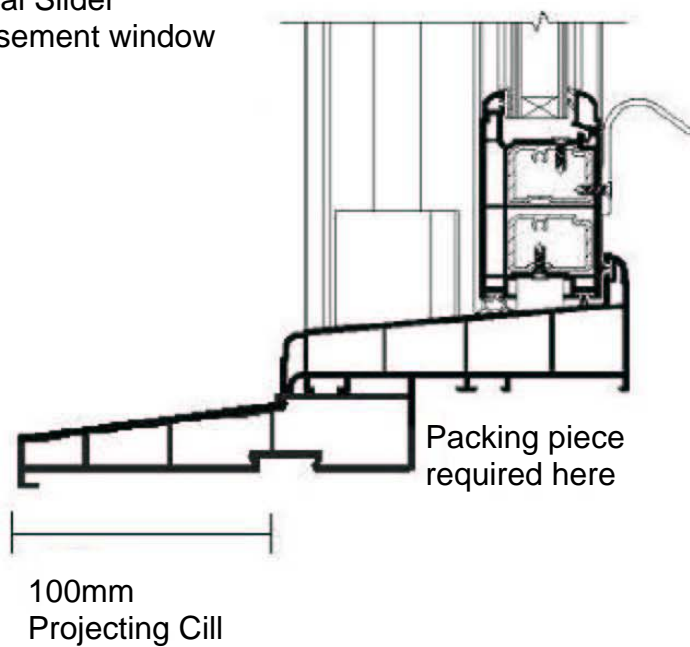

VS Cill options

Standard Vertical Slider  
with 155mm casement window  
cill

Vertical Slider with 210mm cill